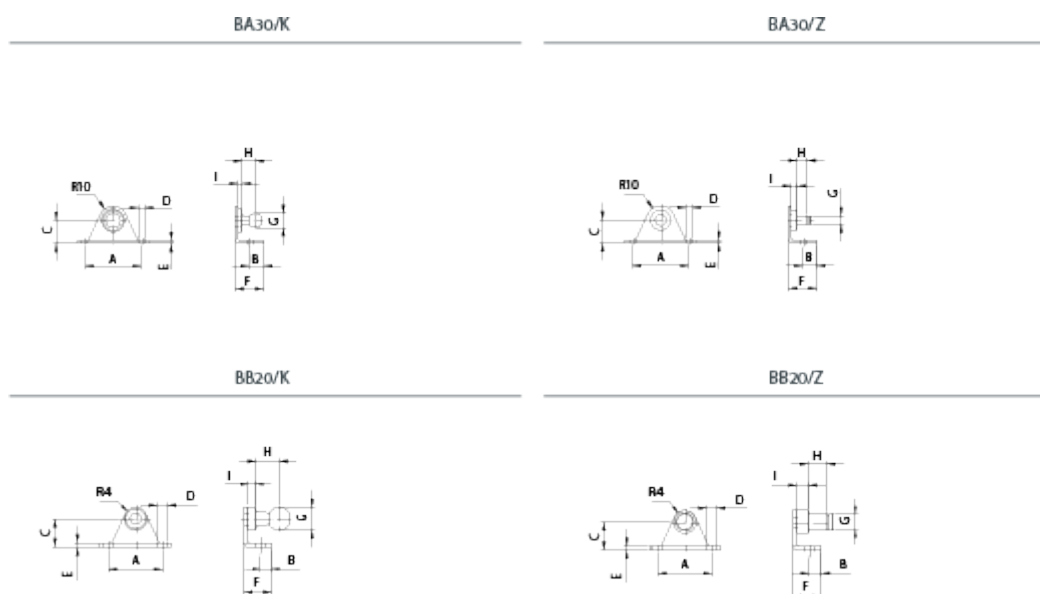

Article number: 04HBA30K13V4

Description: Stabilus Industry Line Side bracket stainless steel, angular Stainless steel AISI316L/316Ti
Type BA30K13V4 M13

Measures

A = 40
B = 10
C = 16
D = 5.3
E = 2
F = 20
G = 13
H = 9.5

I = 3
Stability = 1200 N